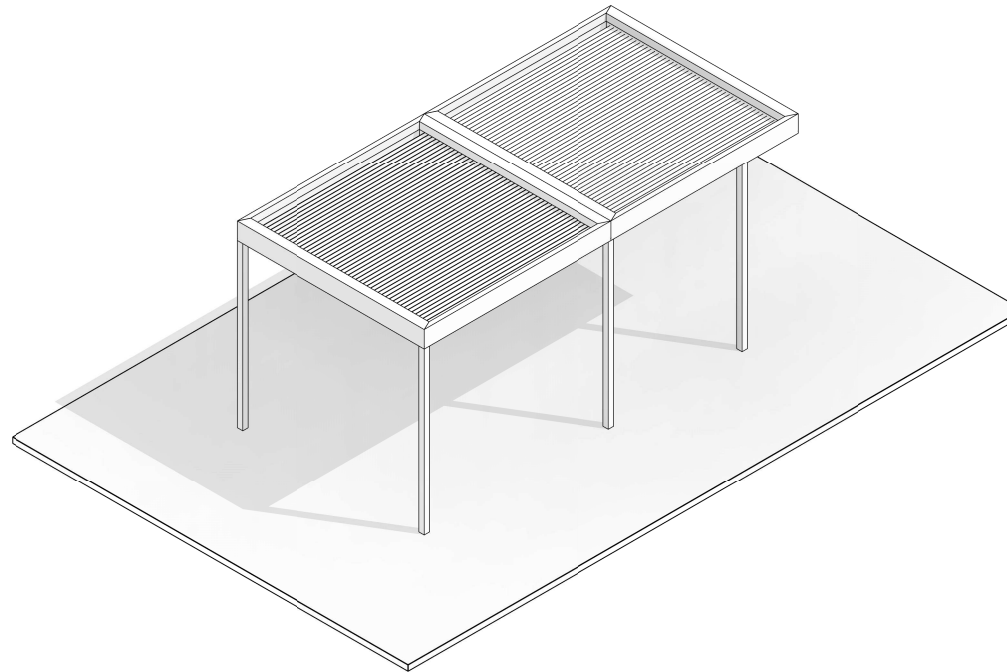

## Concertina Canopy Option 4 - Louvre is Freestanding

Scale:

Disclaimer: This information is intended solely as a guide for use of Johnson and Cousins Ltd products. Before using these product you should ensure that the product is suitable for use in the specific application. Nothing in this information constitutes a statement of fitness for particular purpose - appropriate expert advice should always be obtained. Johnson and Cousins Ltd makes no warranty regarding the use of this information with non-Johnson and Cousins Ltd product. © 2019 . The copyright of this document is the property of Johnson and Cousins Ltd and shall not be reproduced, copied, loaned or disposed of directly, or indirectly, nor used for any purpose other than that for which it is specifically furnished without prior consent.