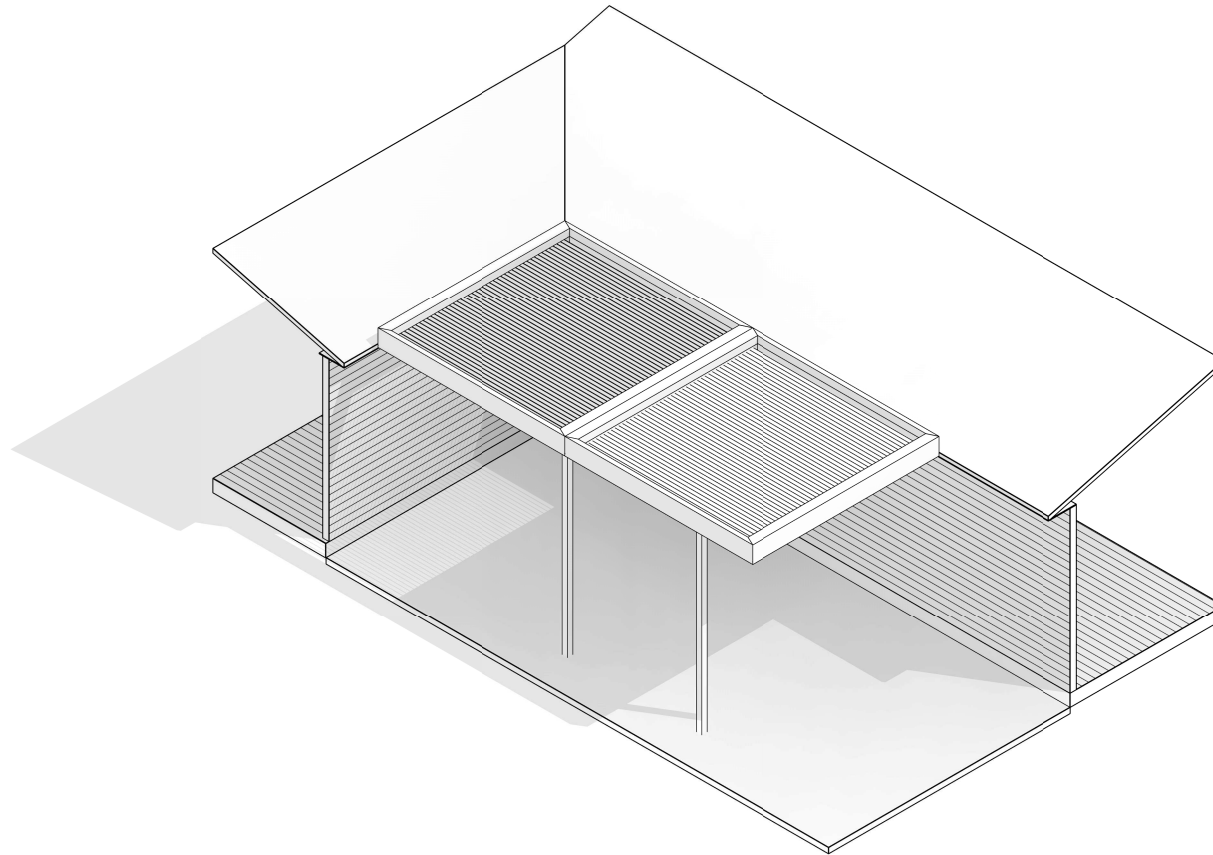

Concertina

Concertina Canopy Option 2 - Louvre is Supported on Two Sides of House

Scale:

Disclaimer: This information is intended solely as a guide for use of Johnson and Couzins Ltd products. Before using these product you should ensure that the product is suitable for use in the specific application. Nothing in this information constitutes a statement of fitness for particular purpose - appropriate expert advice should always be obtained. Johnson and Couzins Ltd makes no warranty regarding the use of this information with non-Johnson and Couzins Ltd product. © 2019 . The copyright of this document is the property of Johnson and Couzins Ltd and shall not be reproduced, copied, loaned or disposed of directly, or indirectly, nor used for any purpose other than that for which it is specifically furnished without prior consent.